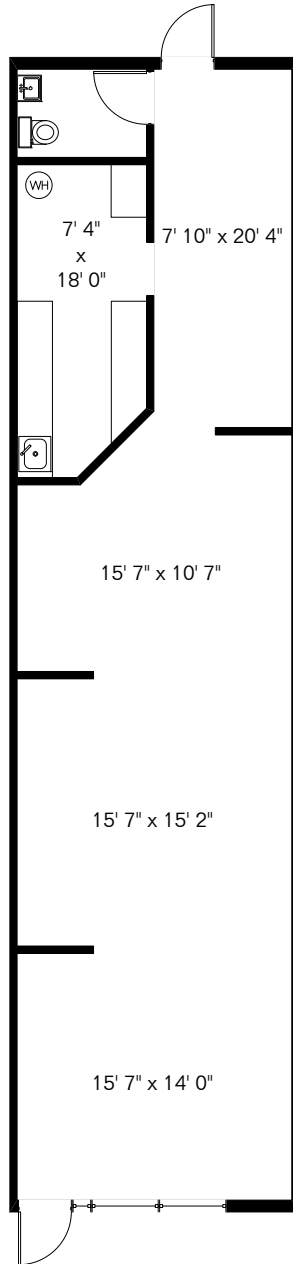

The square footages and room size information are deemed to be reliable but are not guaranteed and should be independently verified.

10050 W Bell Rd Suite 48

Gross 1,048 Sq Ft

Site Visit September 2019

0 ft. 6 ft. 10 ft. 20 ft.

Copyright 2019 Floor Plans First! LLC
All Rights Reserved.

www.FloorPlansFirst.com

Toll Free (877) 887-1500
Voice (520) 881-1500

Floor Plans First!
See the Floor Plan First!